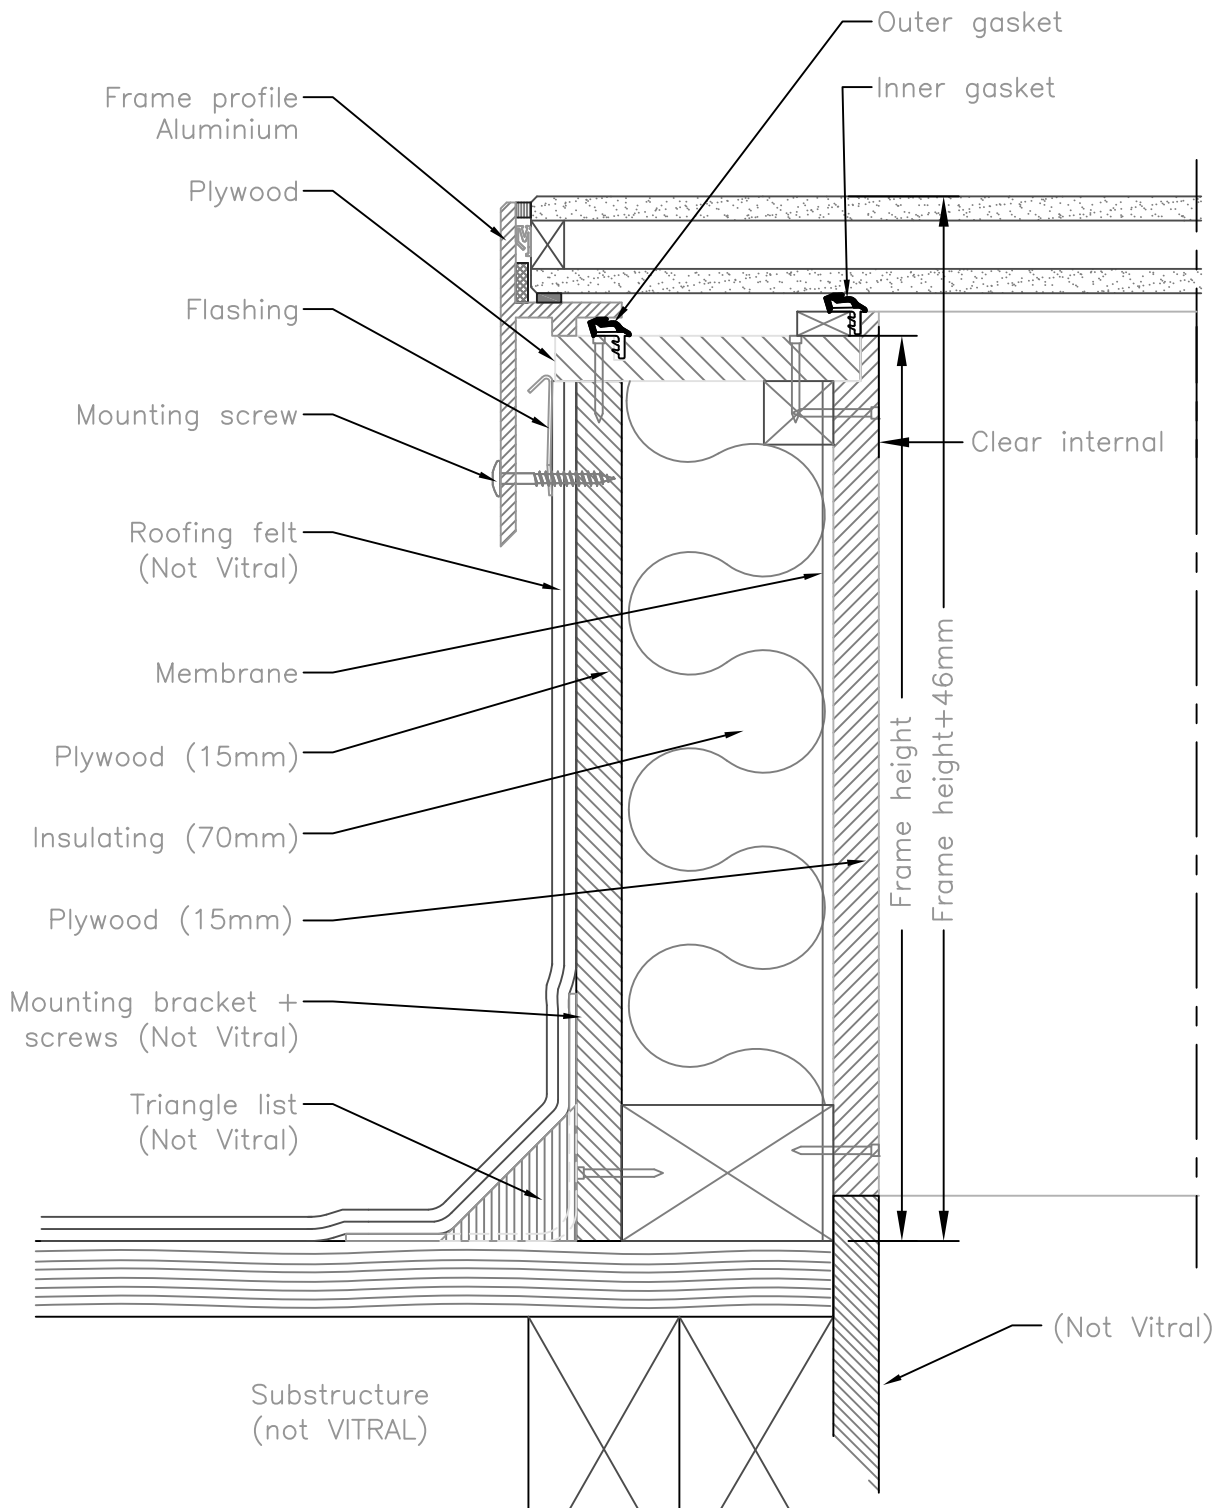

Insulating glass with tempered outer glass and laminated inner glass.  
Thickness 32mm

© VITRAL A/S

Måløv Byvej 229 DK-2760 Måløv

Telephone +4547180100 Telefax +4547180111

Sign.: TJ/BH

Scale: 1:2

Date: 01.05.14

Side, SkyVision Fixed