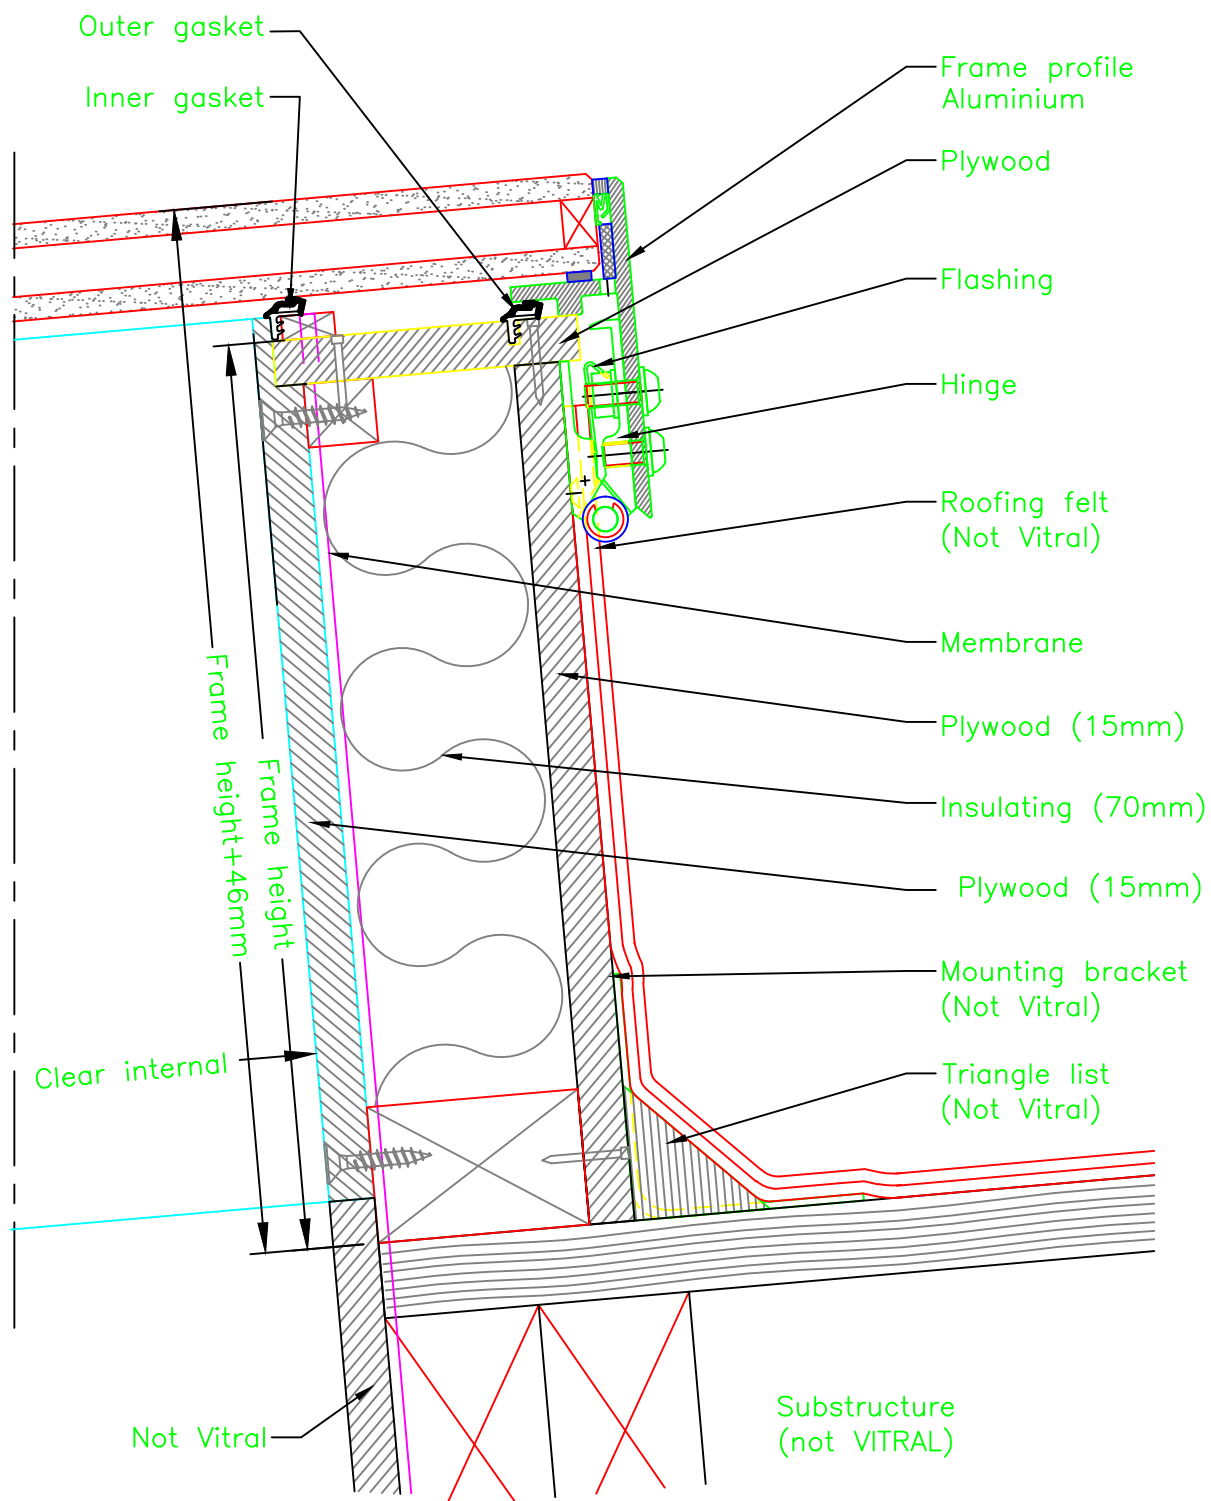

Insulating glass unit tempered
outer glass and laminated inner glass
Thickness 32mm

© VITRAL A/S

Måløv Byvej 229 DK-2760 Måløv

Telephone +4547180100 Telefax +4547180111

Sign.: DB

Scale: 1:2,5

Date: 01.03.16

Head, Skyvision Roof Access
Electrical opening