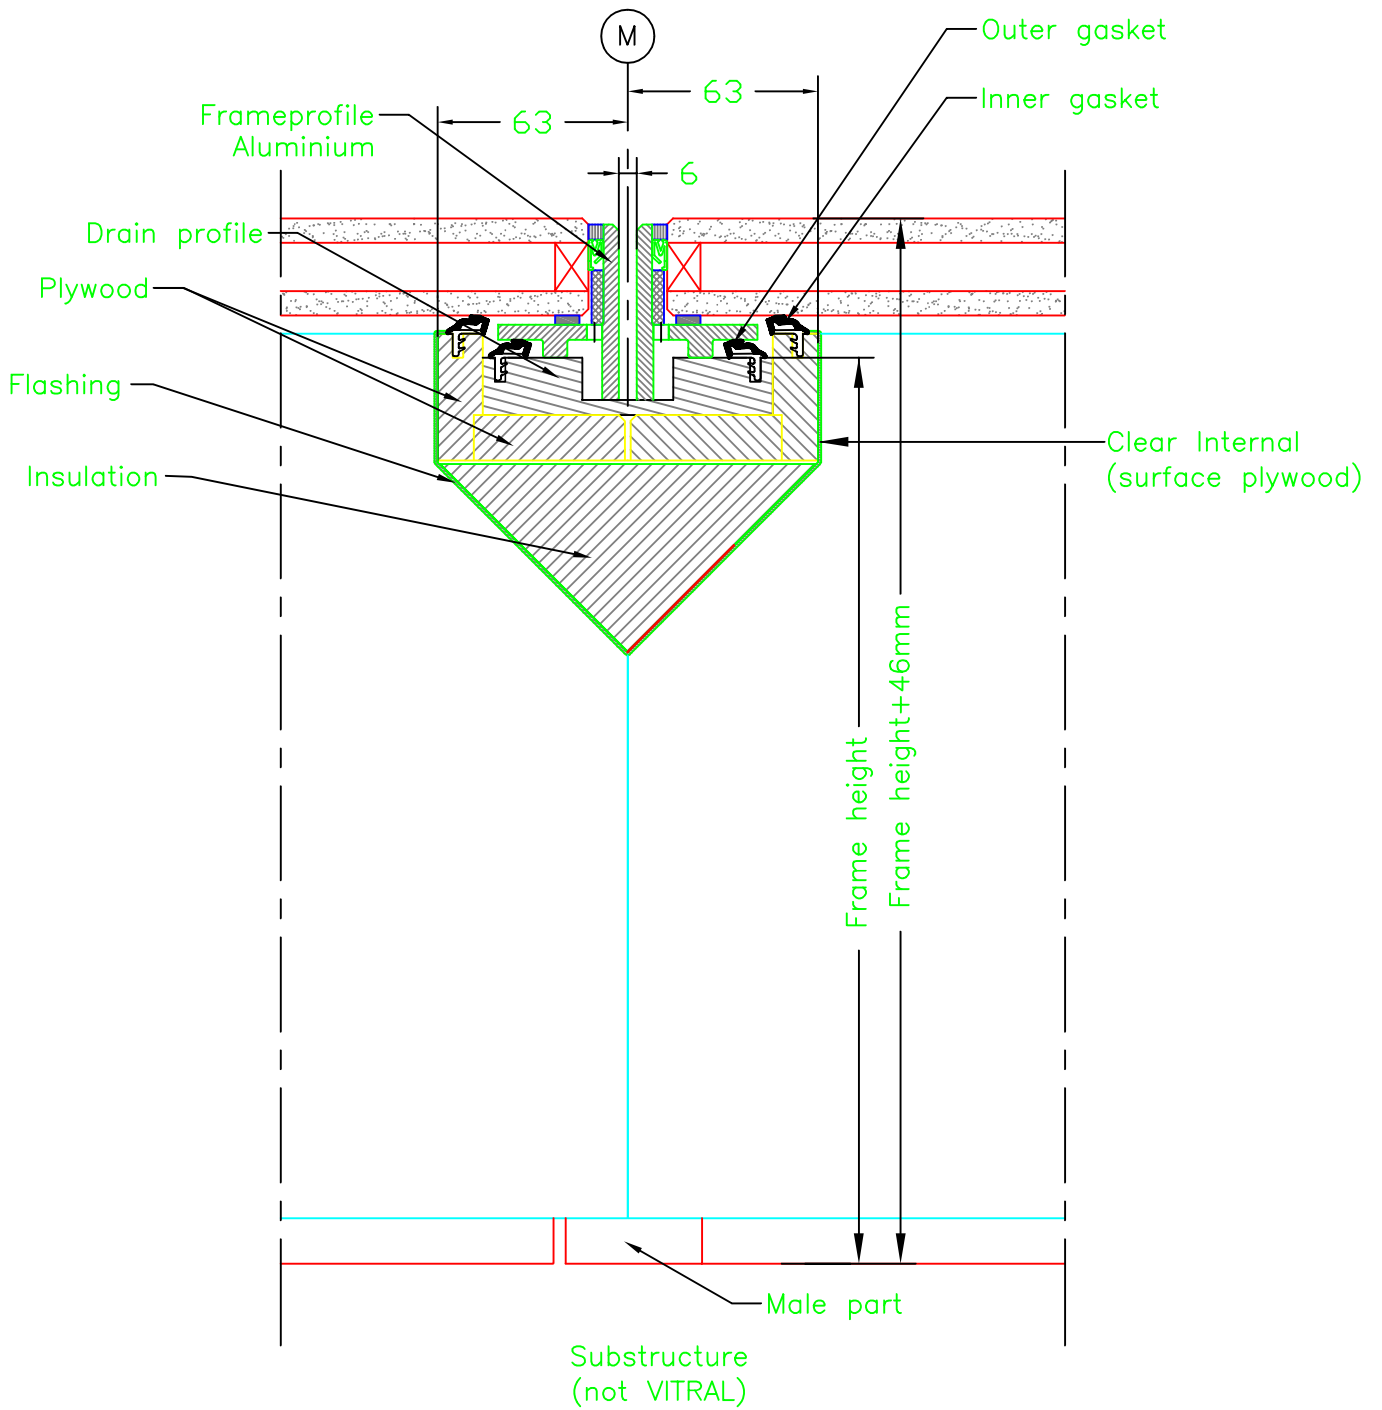

Insulating glass unit
tempered outer glass and laminated
inner glass.
Thickness 32mm

5.2.9 ϕ^2

© VITRAL A/S

Måløv Byvej 229 DK-2760 Måløv

Telephone +4547180100 Telefax +4547180111

Sign.: DB

Scale: 1:2,5

Date: 20.05.15

Mid, SkyVision Linear Comfort