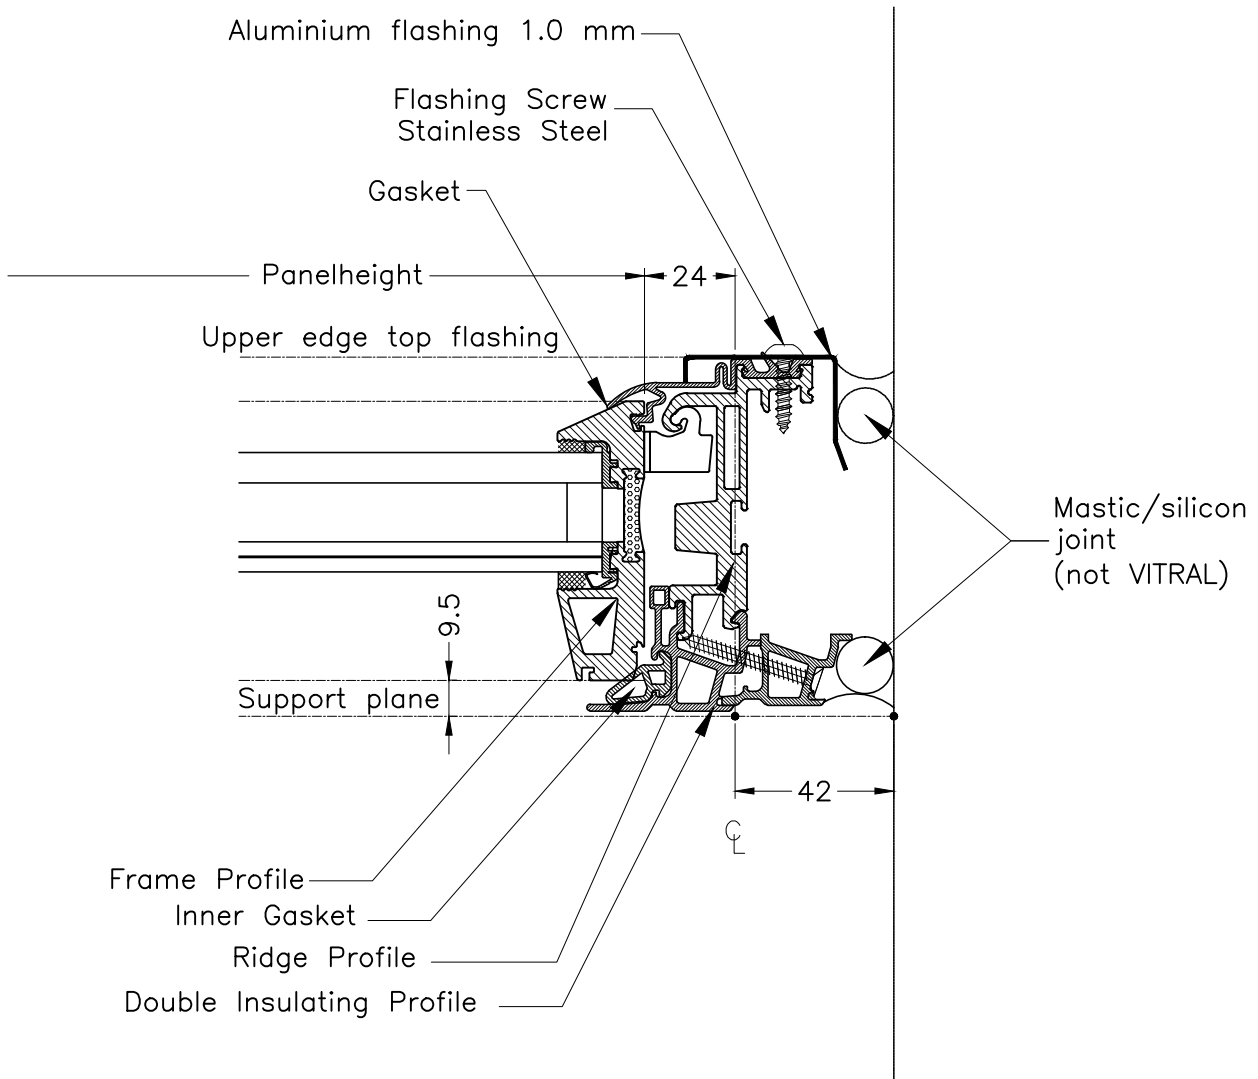

Insulating glass unit
 nominal 30.38–32.0 mm
 Inner pane: laminated glass

4.2.7⁰³

* = screw (not VITRAL)

© VITRAL A/S

Måløv Byvej 229 DK-2760 Måløv
 Telephone +4547180100 Telefax +4547180111

Sign.: PBJ Scale: 1:2 Date: 24.10.13

Hip-gable junction 90°section