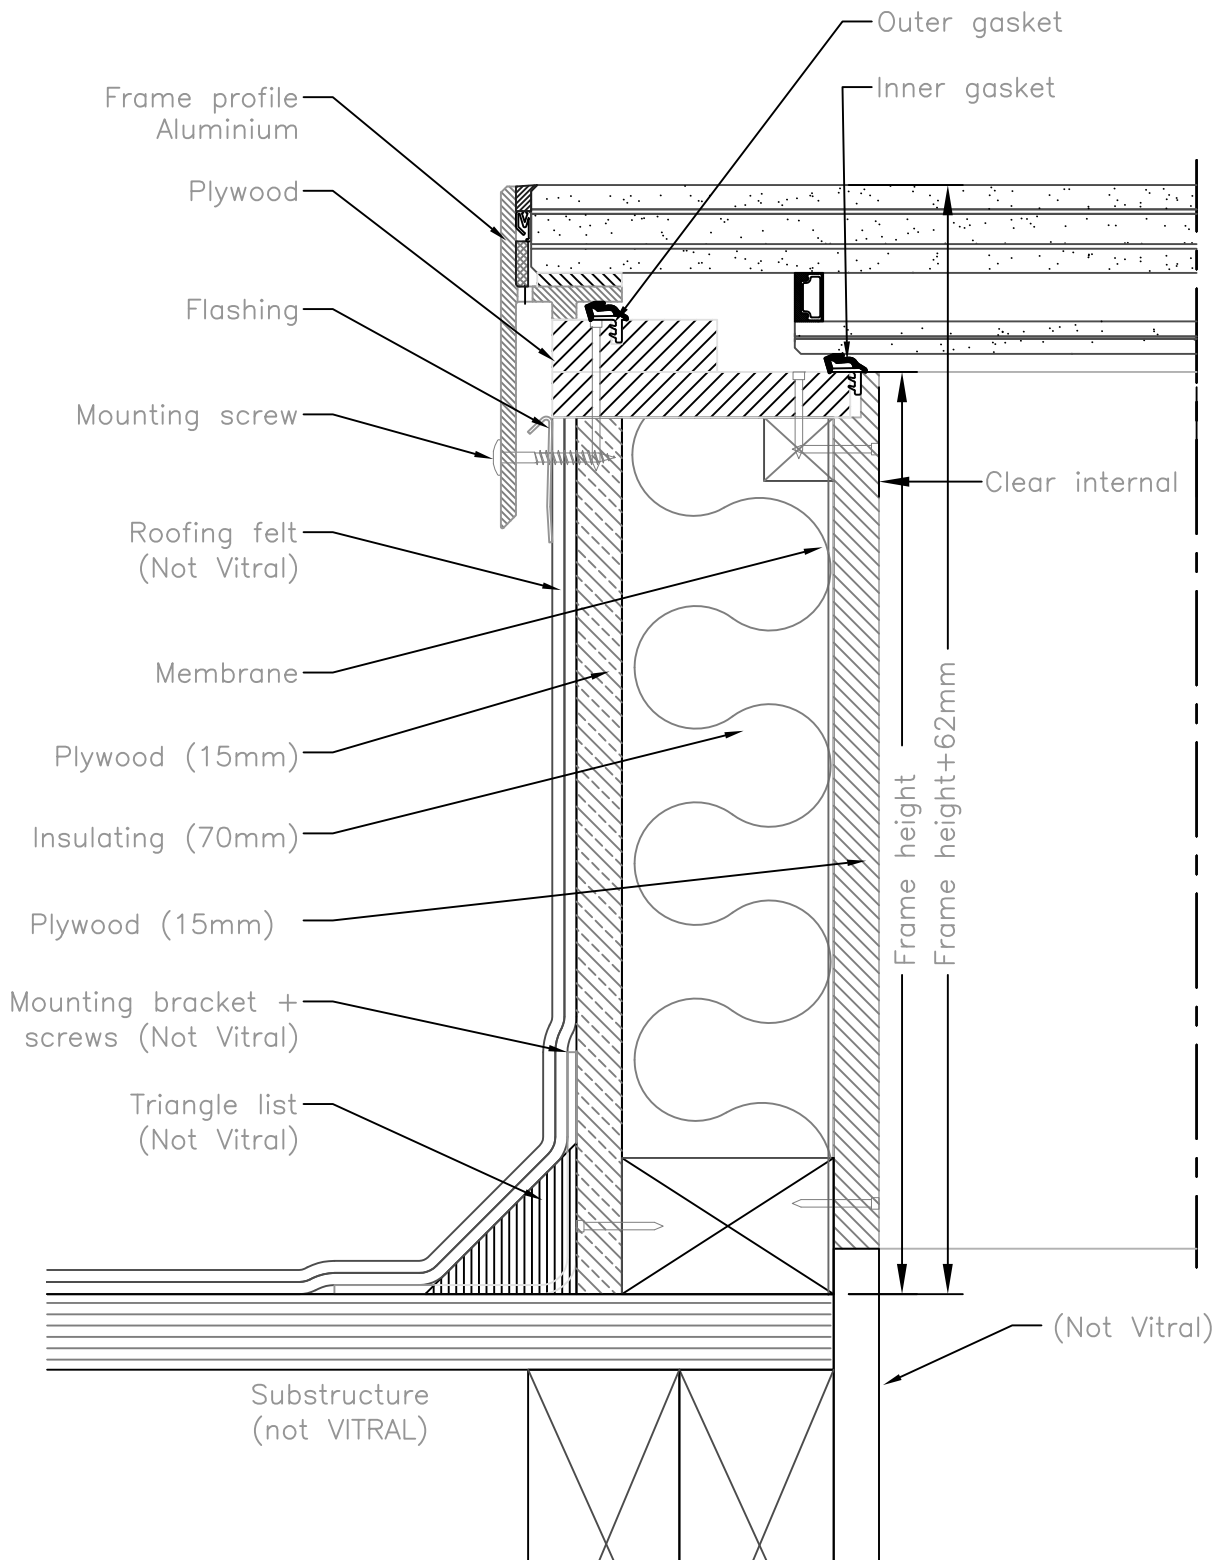

Insulating glass unit 29.04mm laminated outer glass and 10.76mm laminated inner glass.
Thickness 55.8mm, with air.

5.2.7⁶

© VITRAL A/S

Måløv Byvej 229 DK-2760 Måløv

Telephone +4547180100 Telefax +4547180111

Sign.: TJ/BH

Scale: 1:2

Date: 01.05.14

Side, SkyVision Walk-on, 1.5-2m²