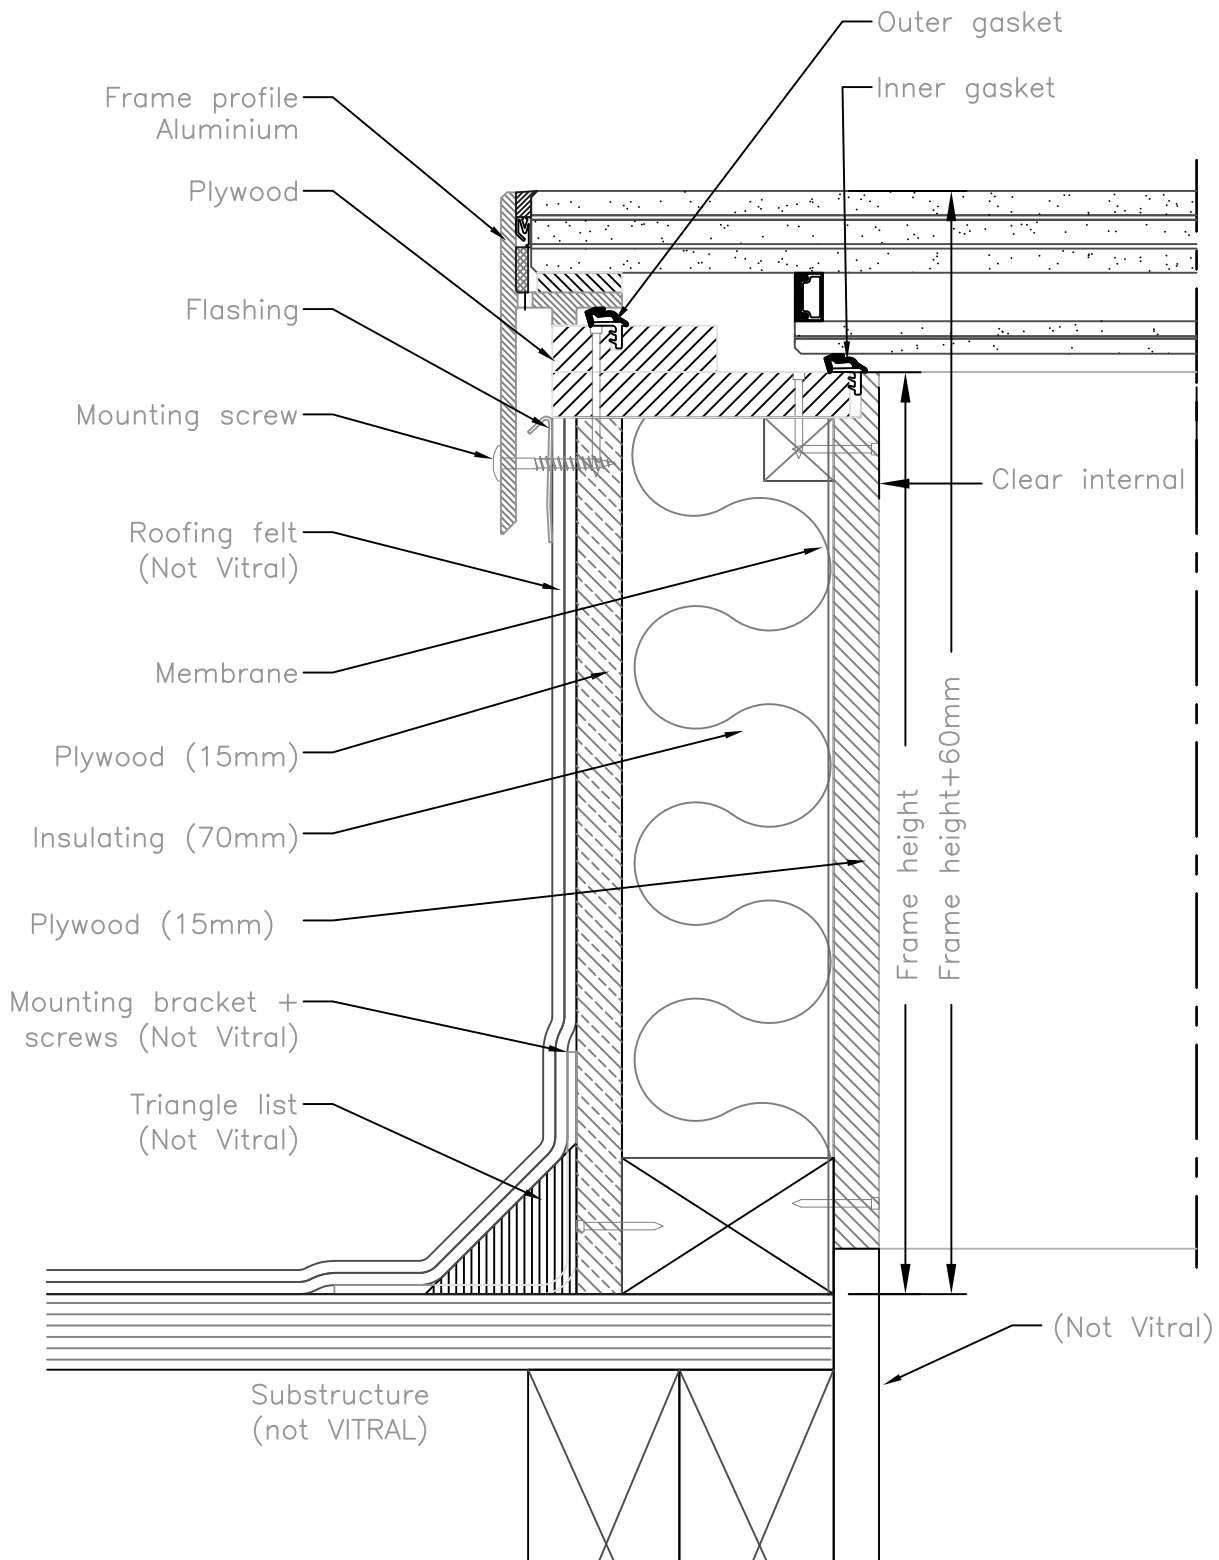

Insulating glass unit 27.04mm laminated outer glass and 10.76mm laminated inner glass.  
Thickness 53.8mm, with air.

5.2.7 $\phi^5$

© VITRAL A/S

Målev Byvej 229 DK-2760 Målev

Telephone +4547180100 Telefax +4547180111

Sign.: TJ/BH

Scale: 1:2

Date: 01.05.14

Side, SkyVision Walk-on, 1-1.5m<sup>2</sup>