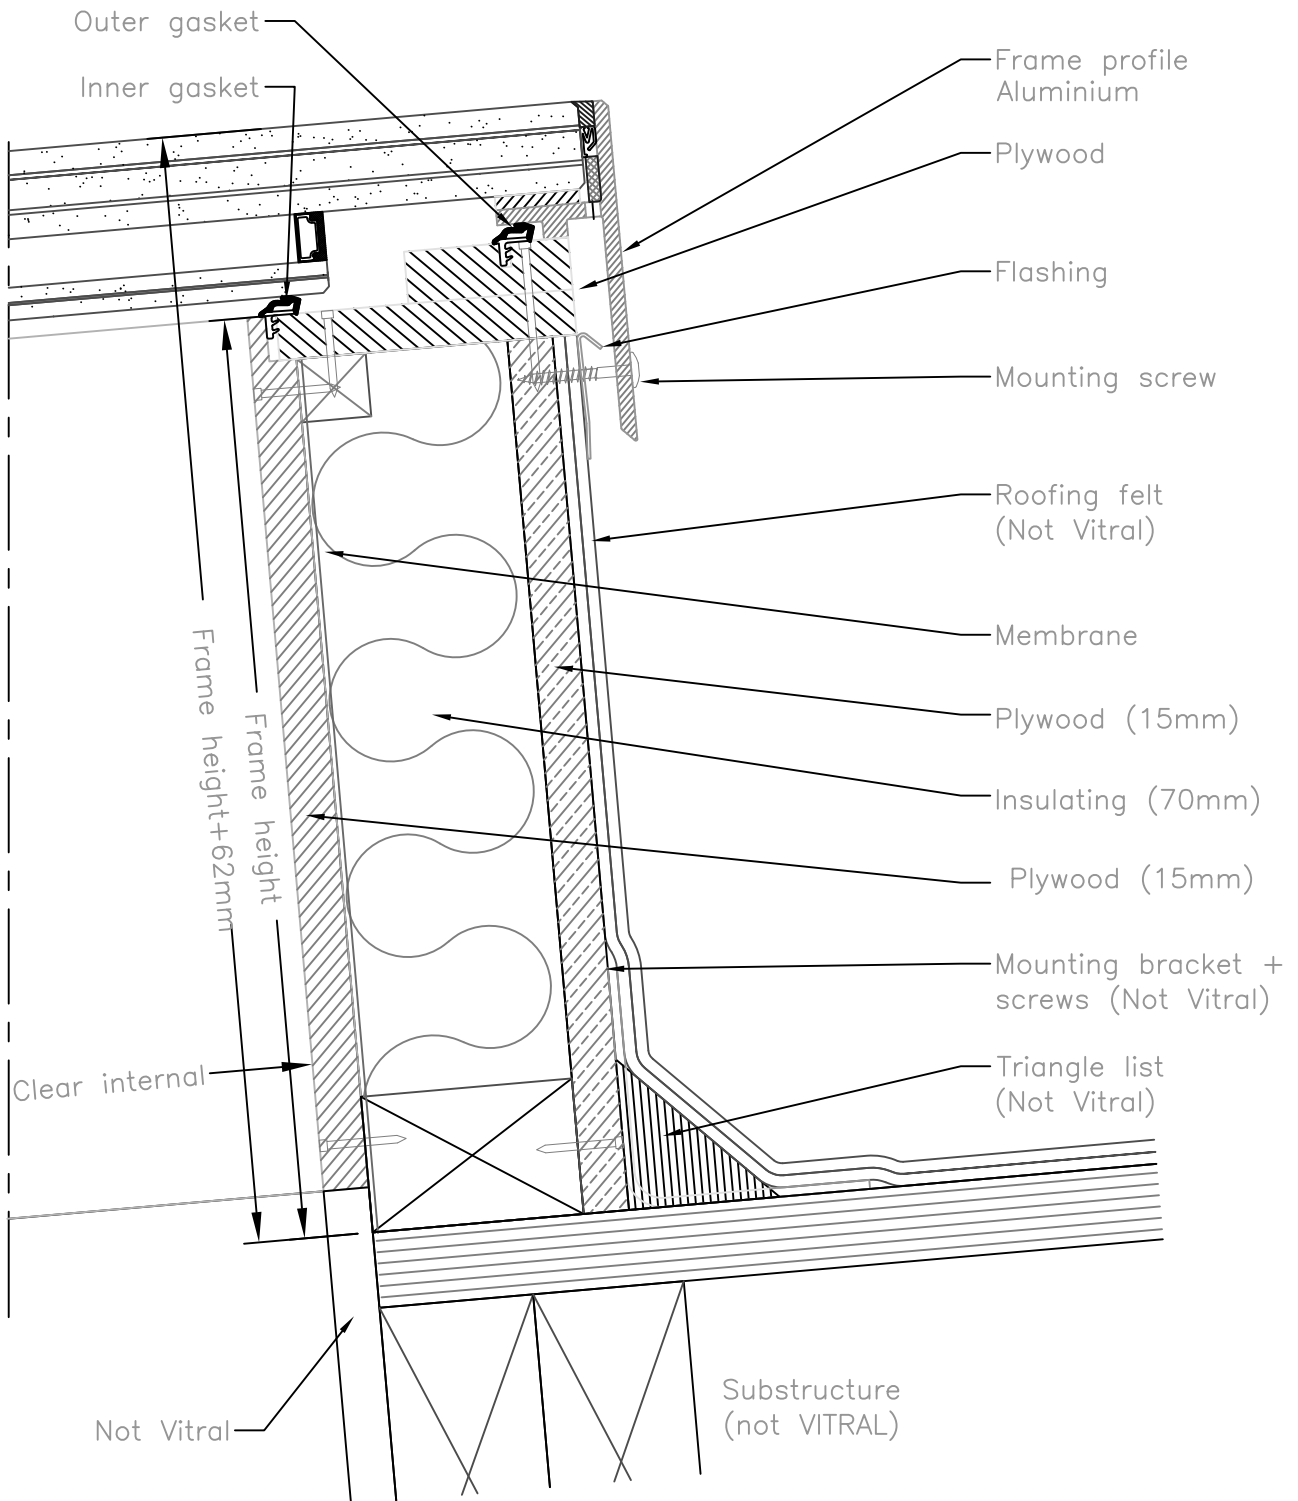

Insulating glass unit 29.04mm laminated outer glass and 10.76mm laminated inner glass.
Thickness 55.8mm, with air.

5.2.3⁰⁶

© VITRAL A/S

Måløv Byvej 229 DK-2760 Måløv

Telephone +4547180100 Telefax +4547180111

Sign.: TJ/BH

Scale: 1:2

Date: 01.05.14

Head, SkyVision Walk-on, 1.5-2m²