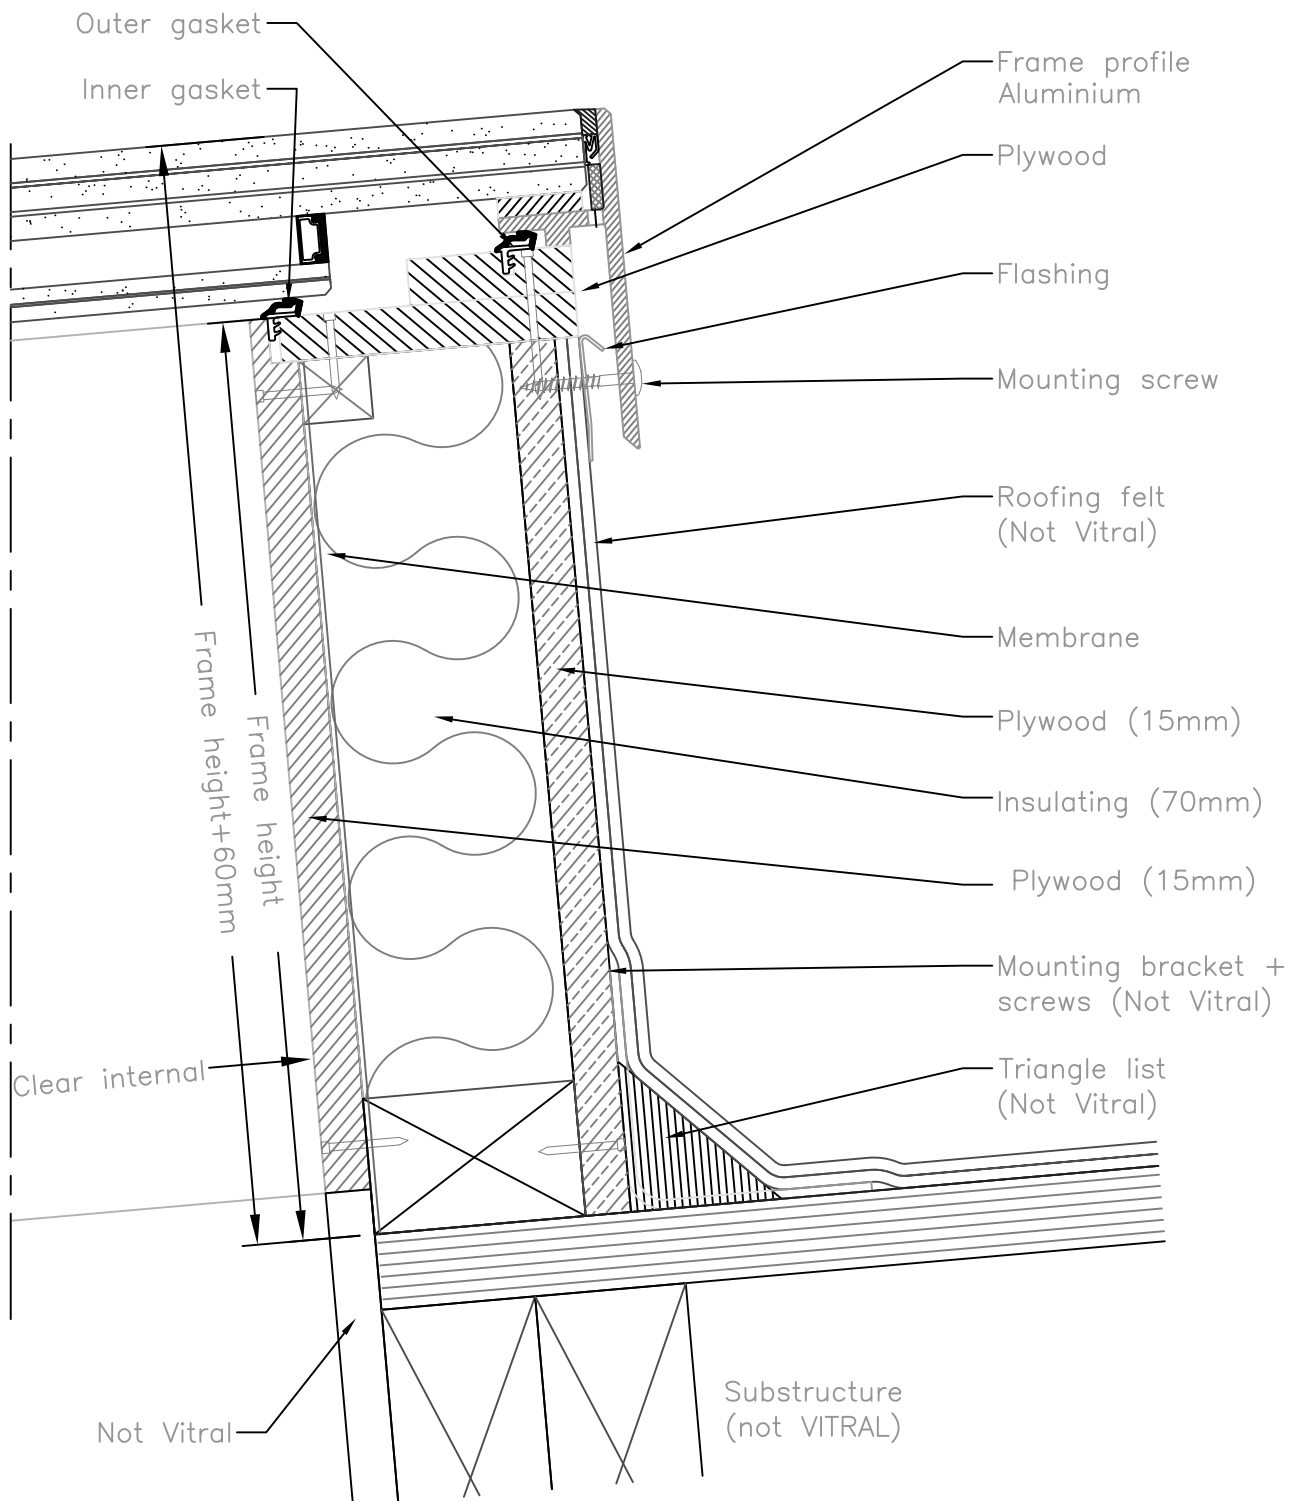

Insulating glass unit 27.04mm laminated outer glass and 10.76mm laminated inner glass.
Thickness 53.8mm, with air.

5.2.305

© VITRAL A/S

Måløv Byvej 229 DK-2760 Måløv

Telephone +4547180100 Telefax +4547180111

Sign.: TJ/BH

Scale: 1:2

Date: 01.05.14

Head, SkyVision Walk-on, 1-1.5m²