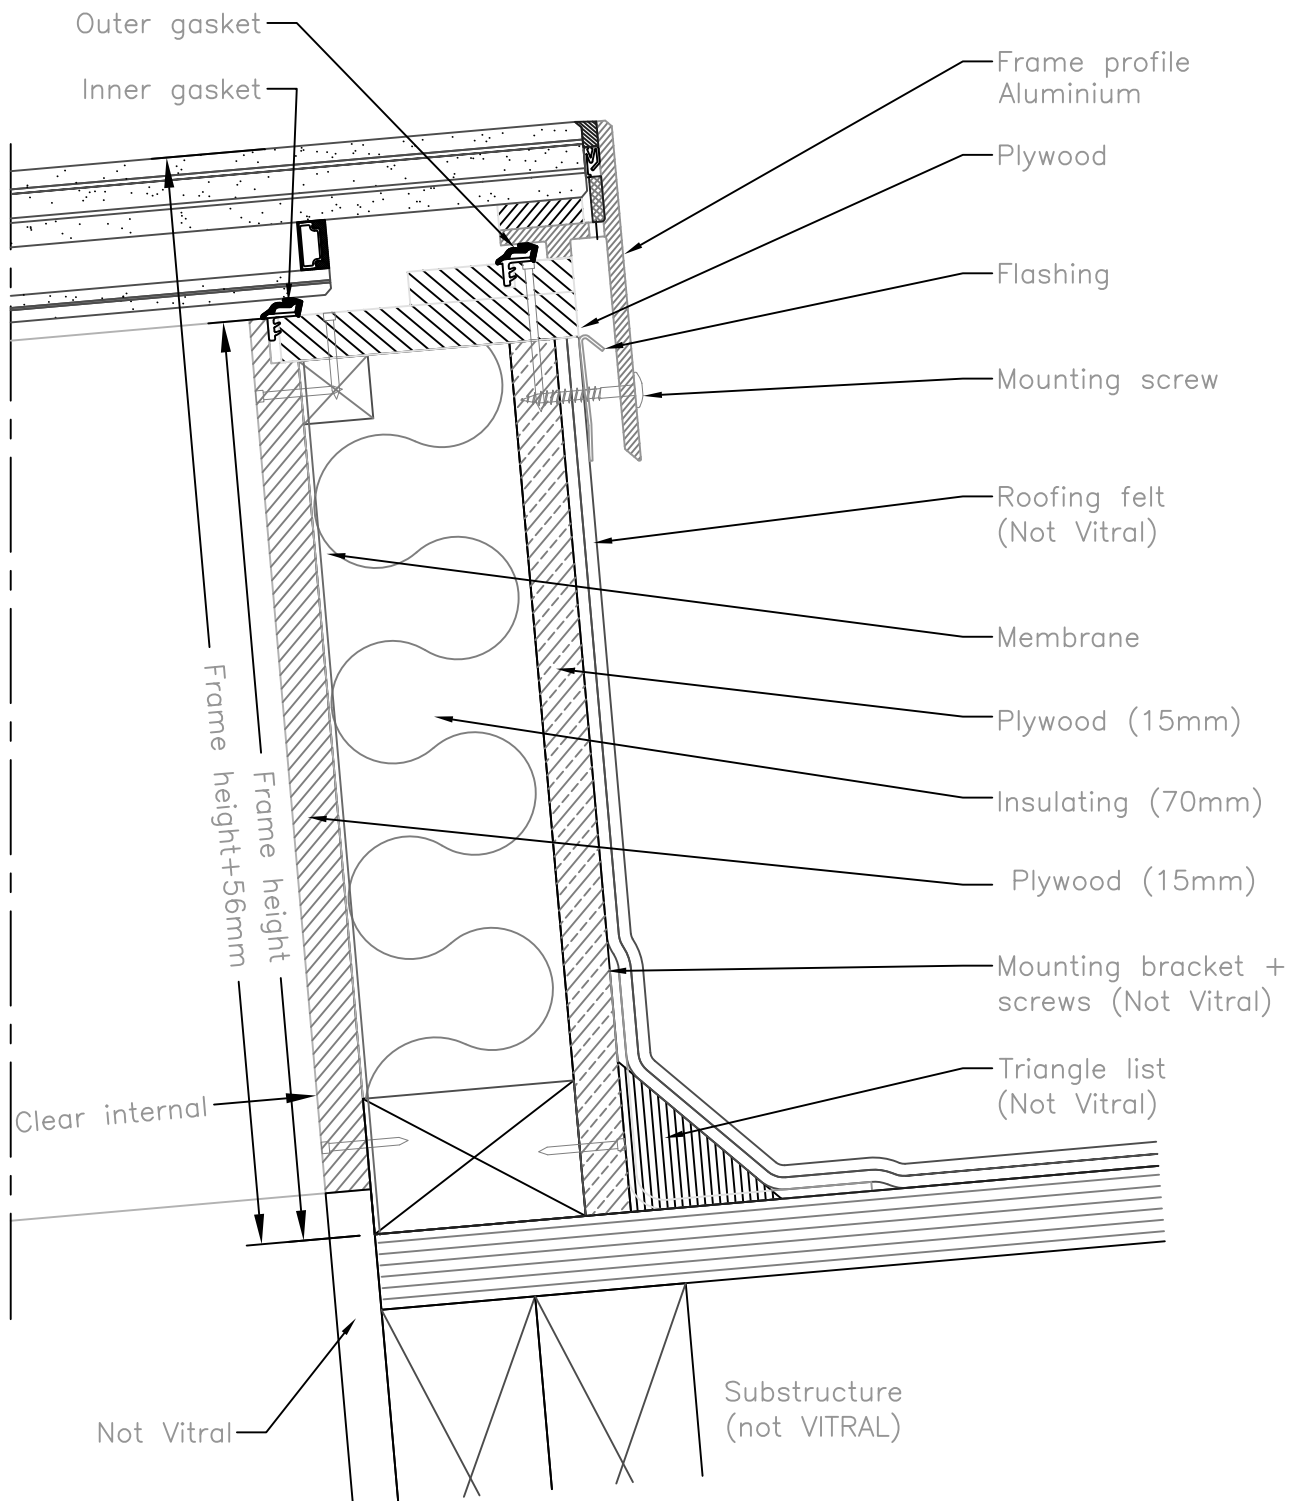

Insulating glass unit 25.04mm laminated outer glass and 8.76mm laminated inner glass.  
Thickness 49.8mm, with air.

5.2.304

© VITRAL A/S

Måløv Byvej 229 DK-2760 Måløv

Telephone +4547180100 Telefax +4547180111

Sign.: TJ/BH

Scale: 1:2

Date: 01.05.14

Head, SkyVision Walk-on, 1m<sup>2</sup>