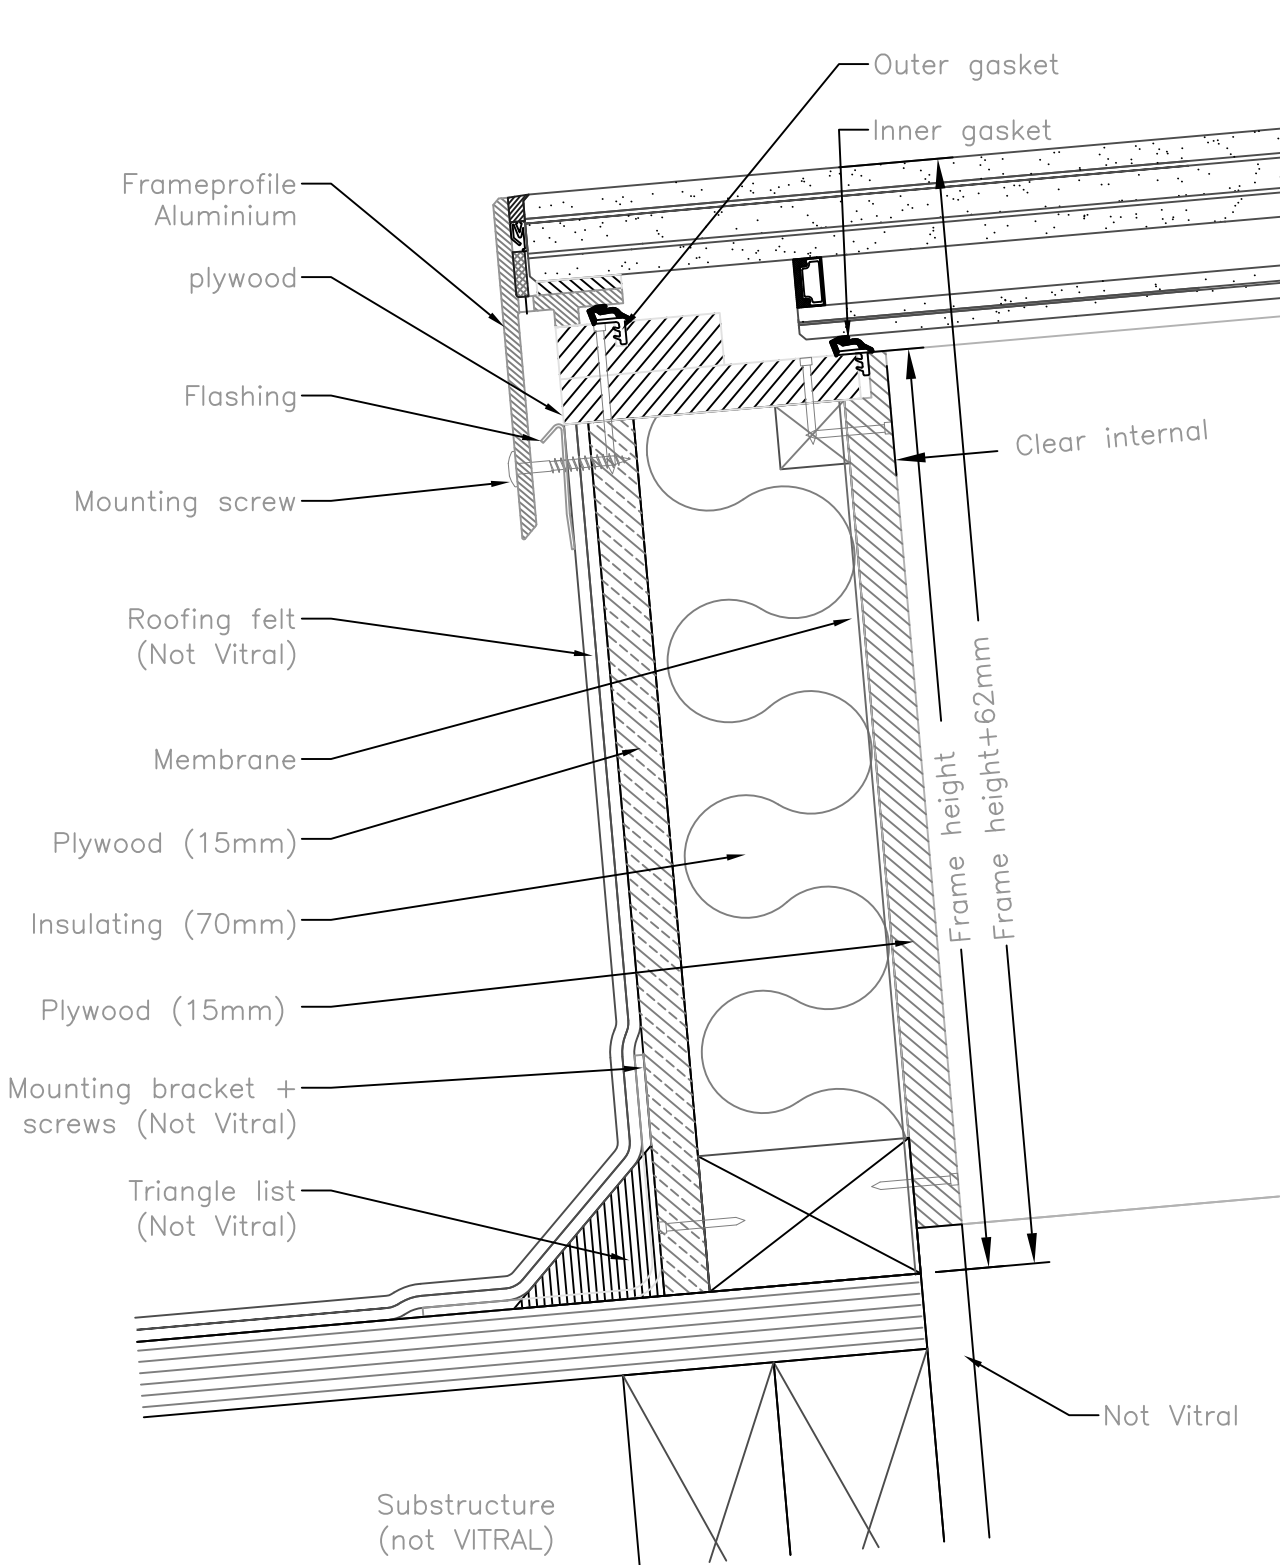

Insulating glass unit 29.04mm laminated outer glass and 10.76mm laminated inner glass.
Thickness 55.8mm, with air.

5.2.1 p6

© VITRAL A/S

Måløv Byvej 229 DK-2760 Måløv

Telephone +4547180100 Telefax +4547180111

Sign.: TJ/BH

Scale: 1:2

Date: 01.05.14

Cill, SkyVision Walk-on, 1.5-2m²