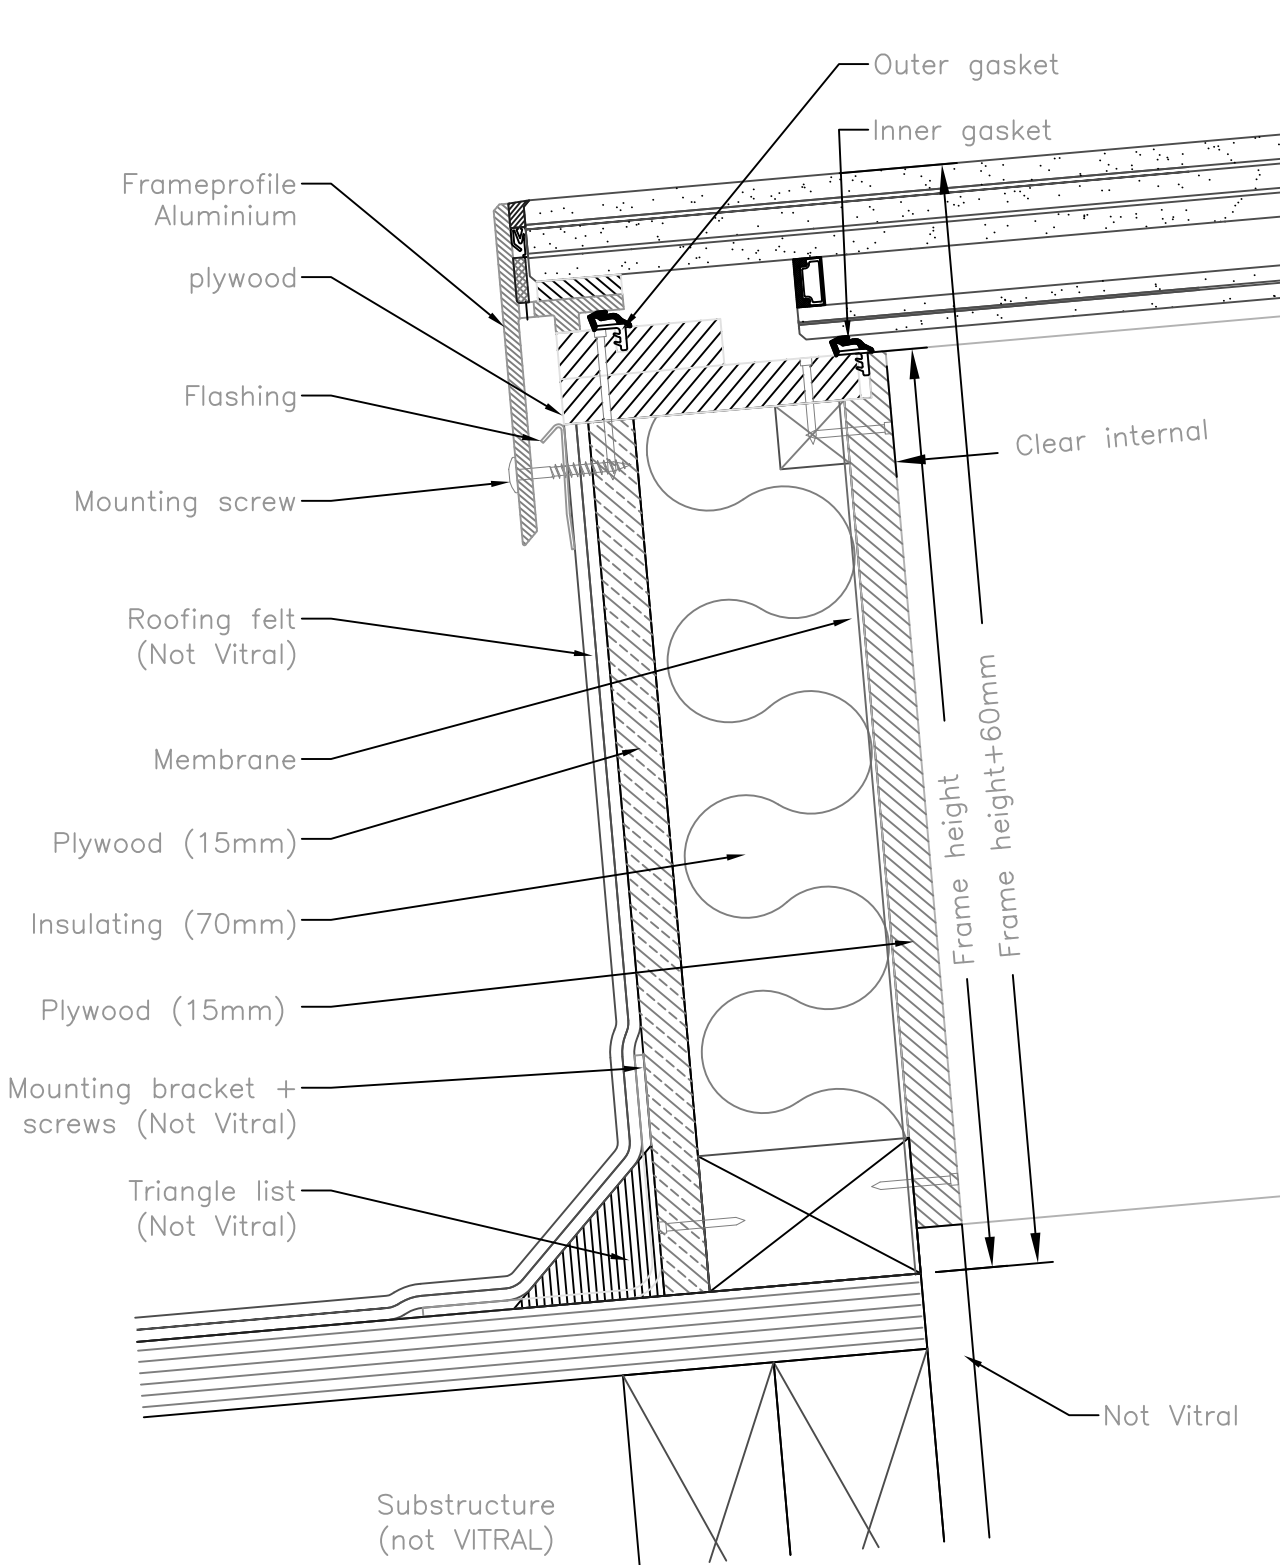

Insulating glass unit 27.04mm laminated outer glass and 10.76mm laminated inner glass.  
 Thickness 53.8mm, with air.

5.2.1 p5

© VITRAL A/S

Måløv Byvej 229 DK-2760 Måløv

Telephone +4547180100 Telefax +4547180111

Sign.: TJ/BH

Scale: 1:2

Date: 01.05.14

Cill, SkyVision Walk-on, 1-1.5m<sup>2</sup>