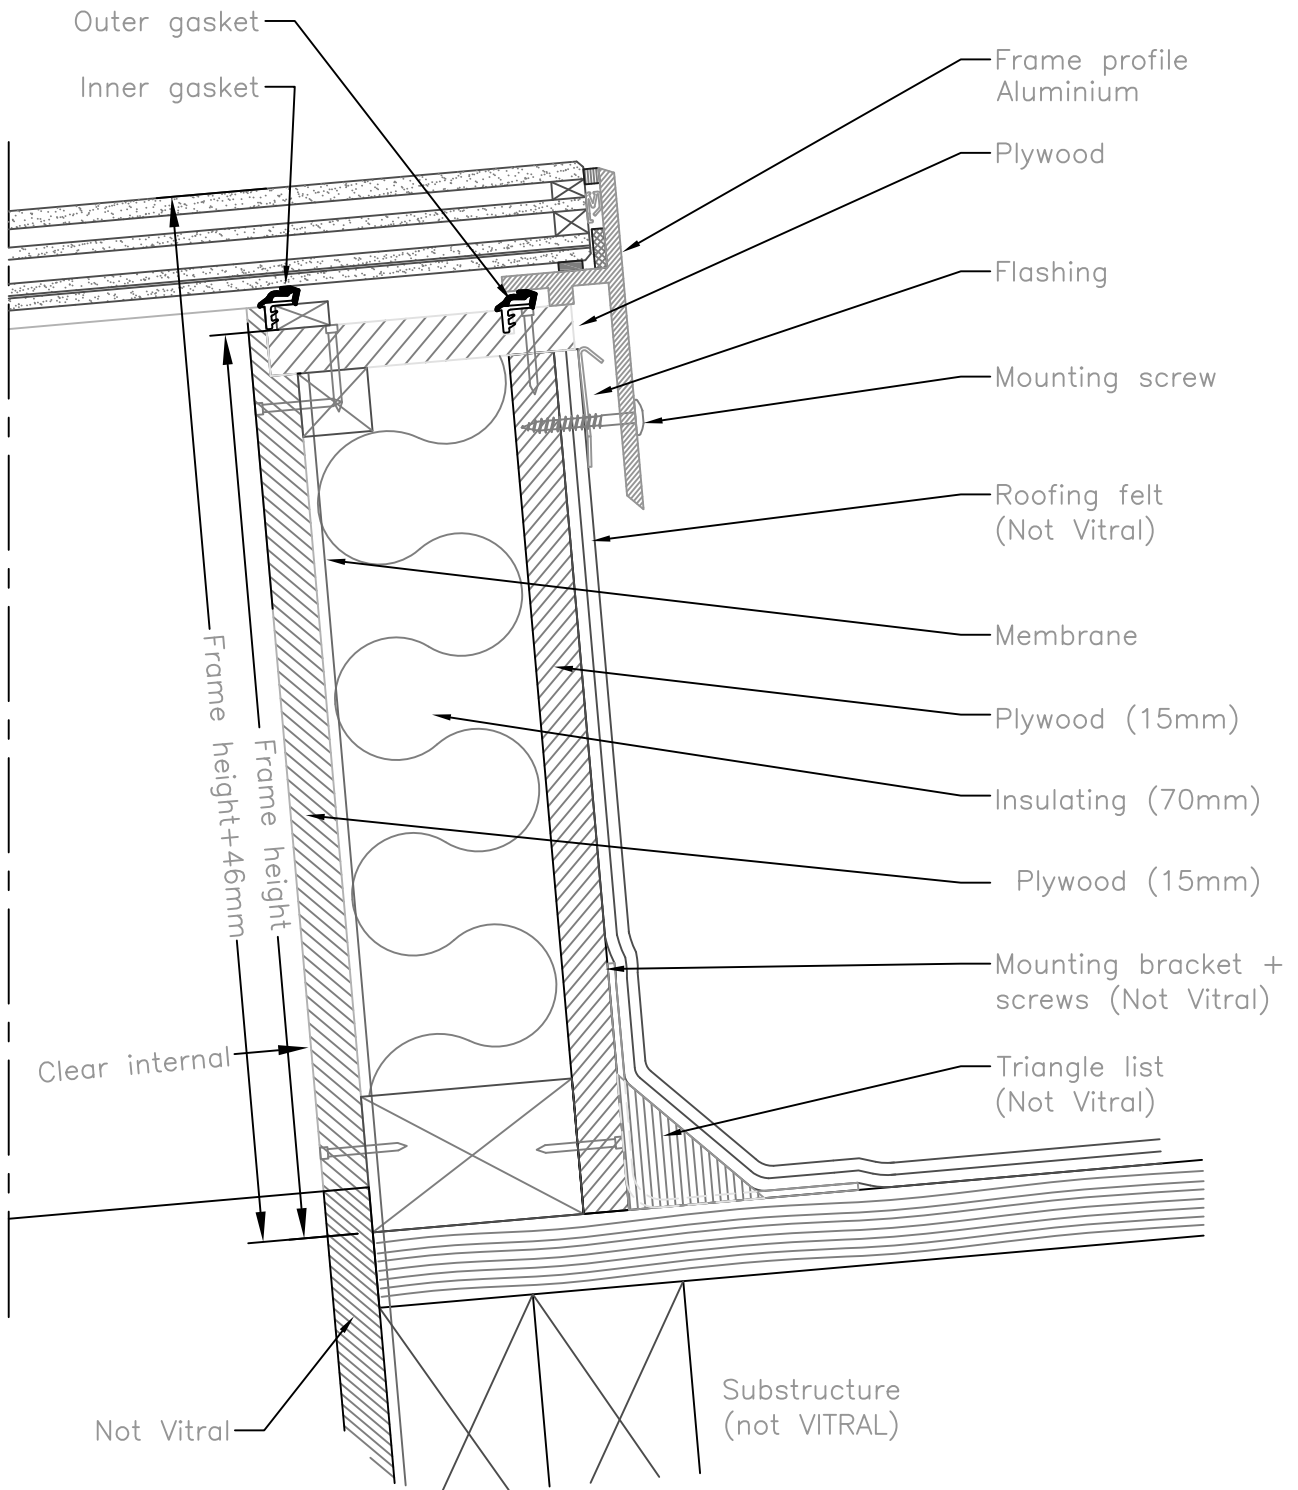

Insulating glass unit 6mm  
tempered outer glass, 4mm tempered  
middle glass and 8.76mm laminated  
inner glass.  
Thickness 32mm, with Krypton

5.2.3φ<sup>3</sup>

© VITRAL A/S

Måløv Byvej 229 DK-2760 Måløv

Telephone +4547180100 Telefax +4547180111

Sign.: TJ/BH

Scale: 1:2

Date: 01.05.14

Head, SkyVision Ecoline