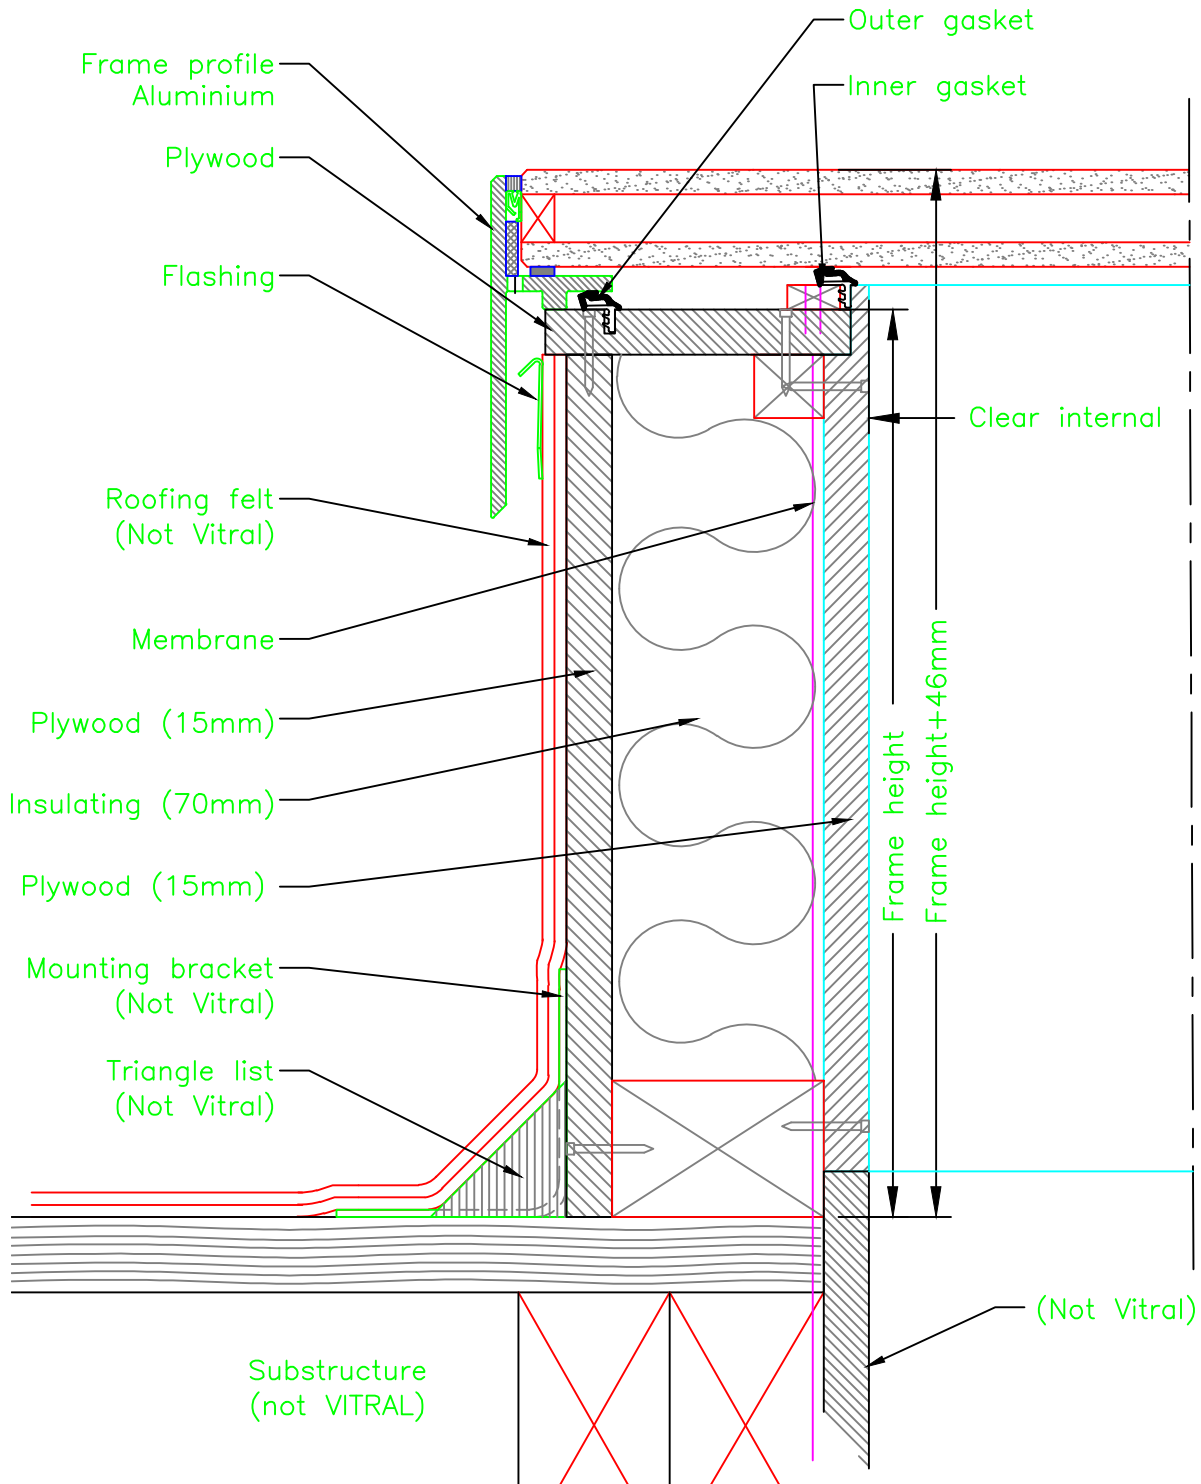

Insulating glass unit tempered
 outer glass and laminated inner glass
 Thickness 32mm

5.2.71⁰²

© VITRAL A/S

Måløv Byvej 229 DK-2760 Måløv

Telephone +4547180100 Telefax +4547180111

Sign.: DB

Scale: 1:2.5

Date: 30.05.17

Side, Comfort up to 280kg