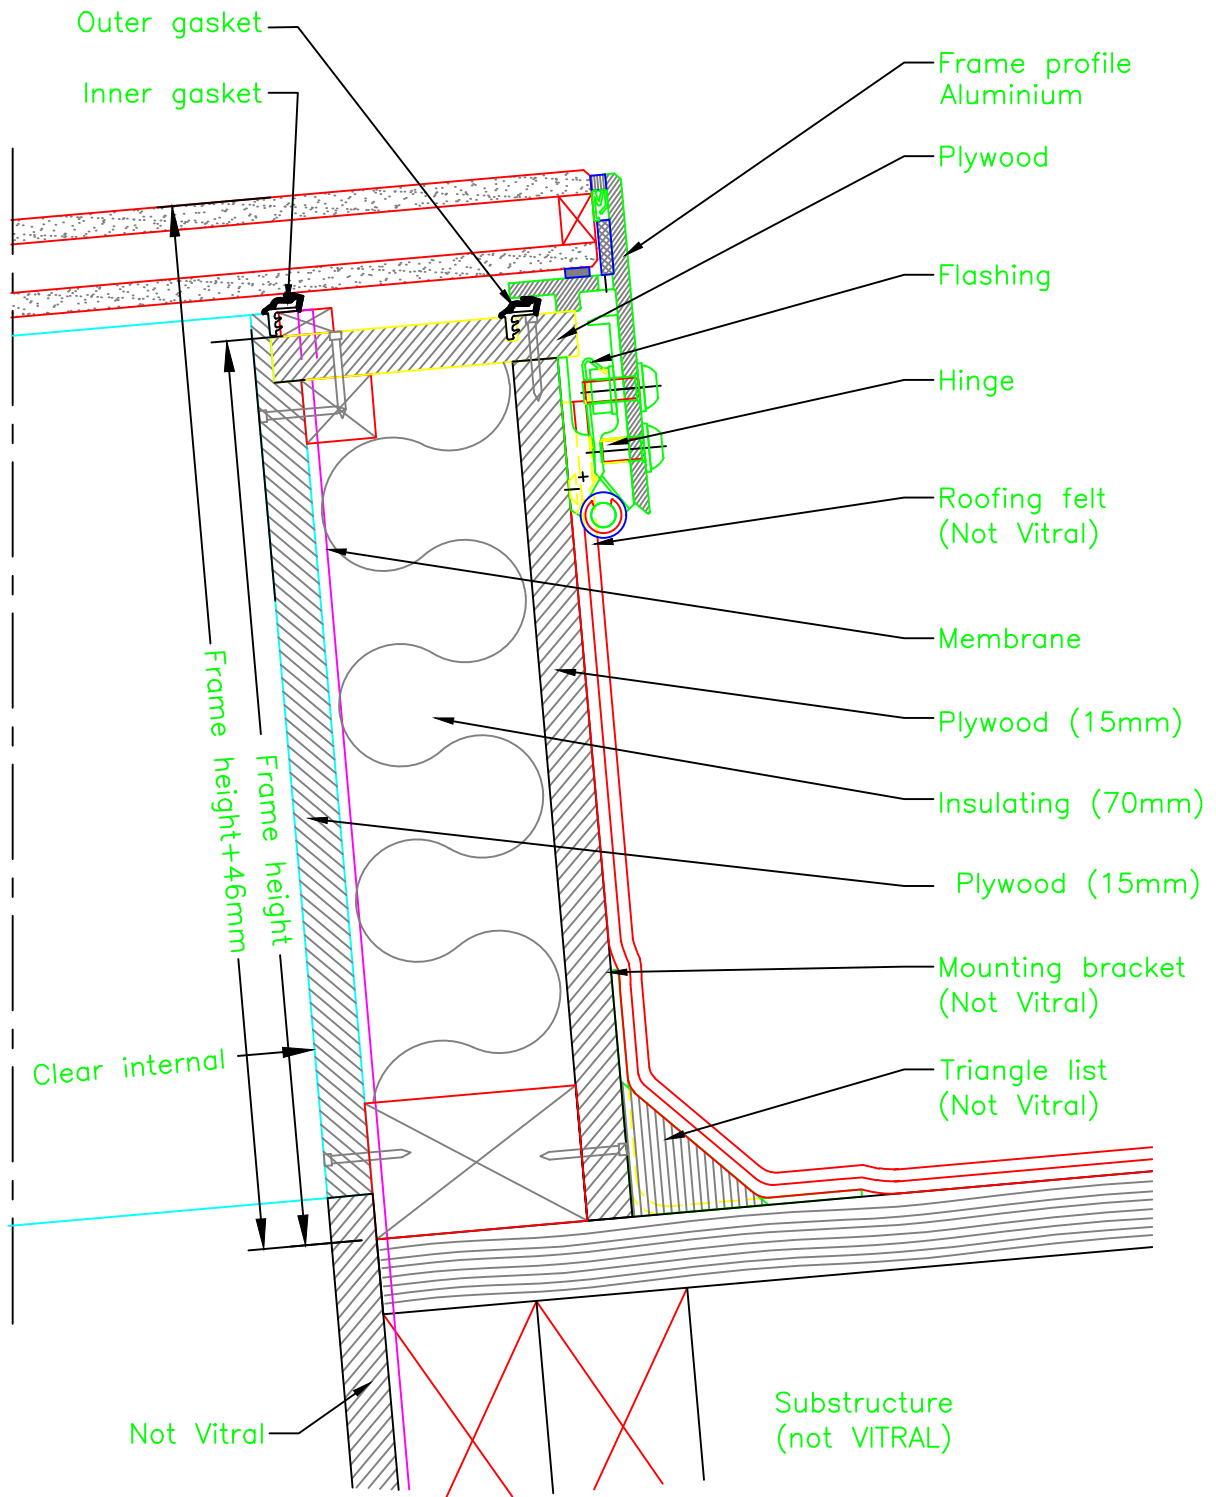

Insulating glass unit tempered
outer glass and laminated inner glass
Thickness 32mm

© VITRAL A/S

Måløv Byvej 229 DK-2760 Måløv

Telephone +4547180100 Telefax +4547180111

Sign.: DB

Scale: 1:2.5

Date: 30.05.17

Head, Comfort up to 280kg