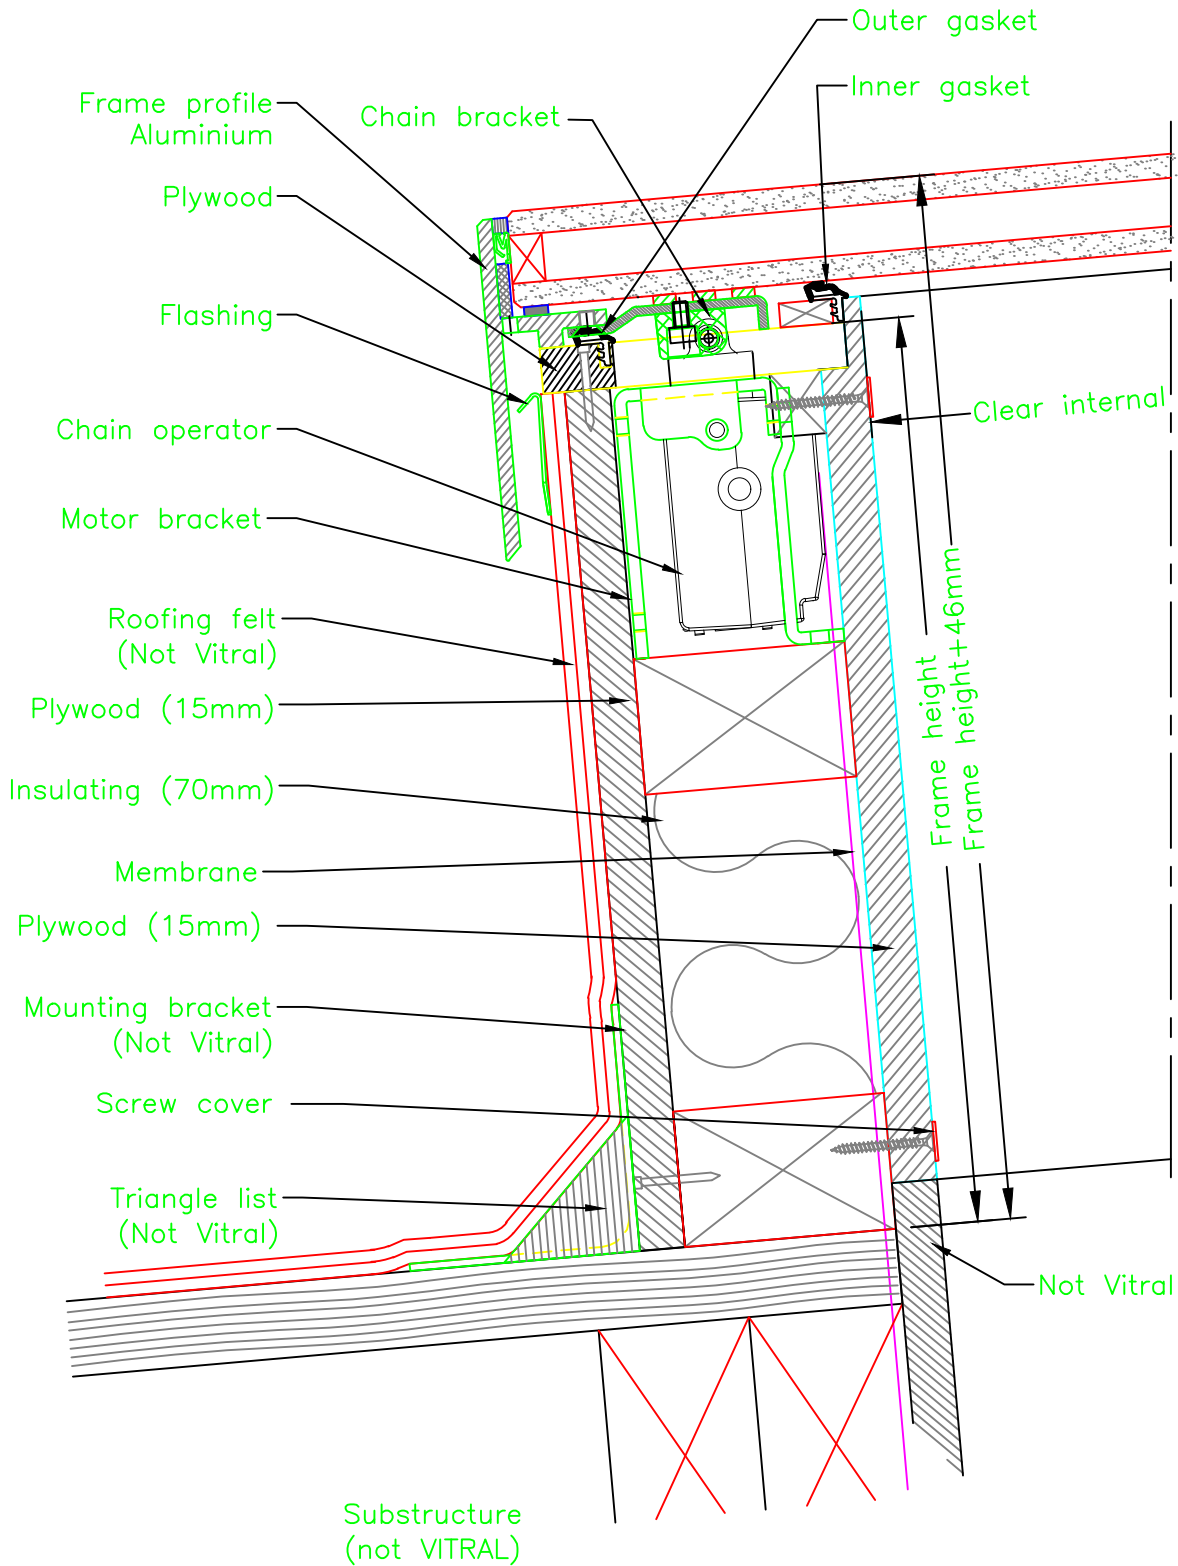

Insulating glass unit tempered
outer glass and laminated inner glass
Thickness 32mm

© VITRAL A/S

Måløv Byvej 229 DK-2760 Måløv

Telephone +4547180100 Telefax +4547180111

Sign.: DB

Scale: 1:2.5

Date: 30.05.17

Cill, Comfort up to 280kg